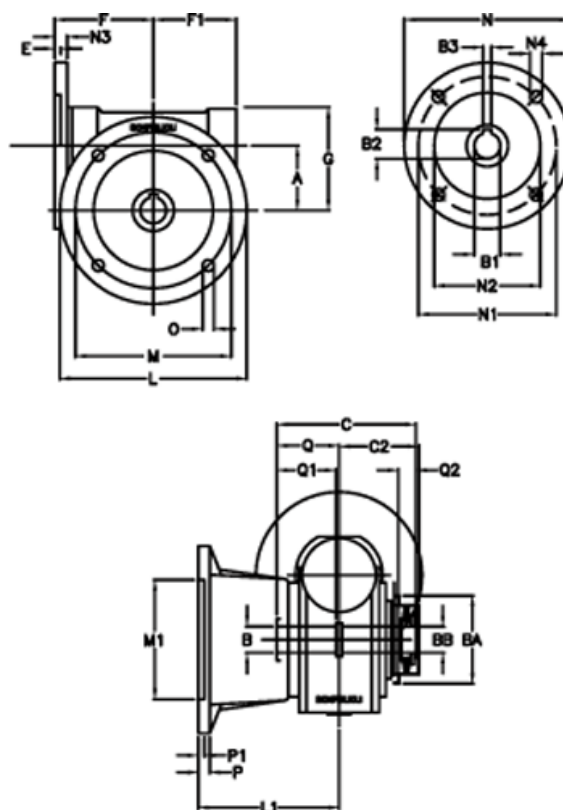

Article number: 390204906062216

Description: Worm Gear with Torque Limiter
VF 49-L1-FA-60 P63B5

Measures

a = 49.5	C2 = 64	m = 90	P = 12
B = 25	Description = VF 49FA-xx-63B5	M1 = 70	P1 = 10
B1 E7 = 11	E = 3	N = 140	Q = 51.0
B2 = 12.8	F = 70	N1 = 115	Q1 = 41
B3 H9 = 4	F1 = 63	N2 = 95	Q2 = 15
BA = 63	g = 80	N3 = 10.5	
BB H7 = 14	L = 125	N4 = 9.5	
C = 105	L1 = 115	O = 10.5	